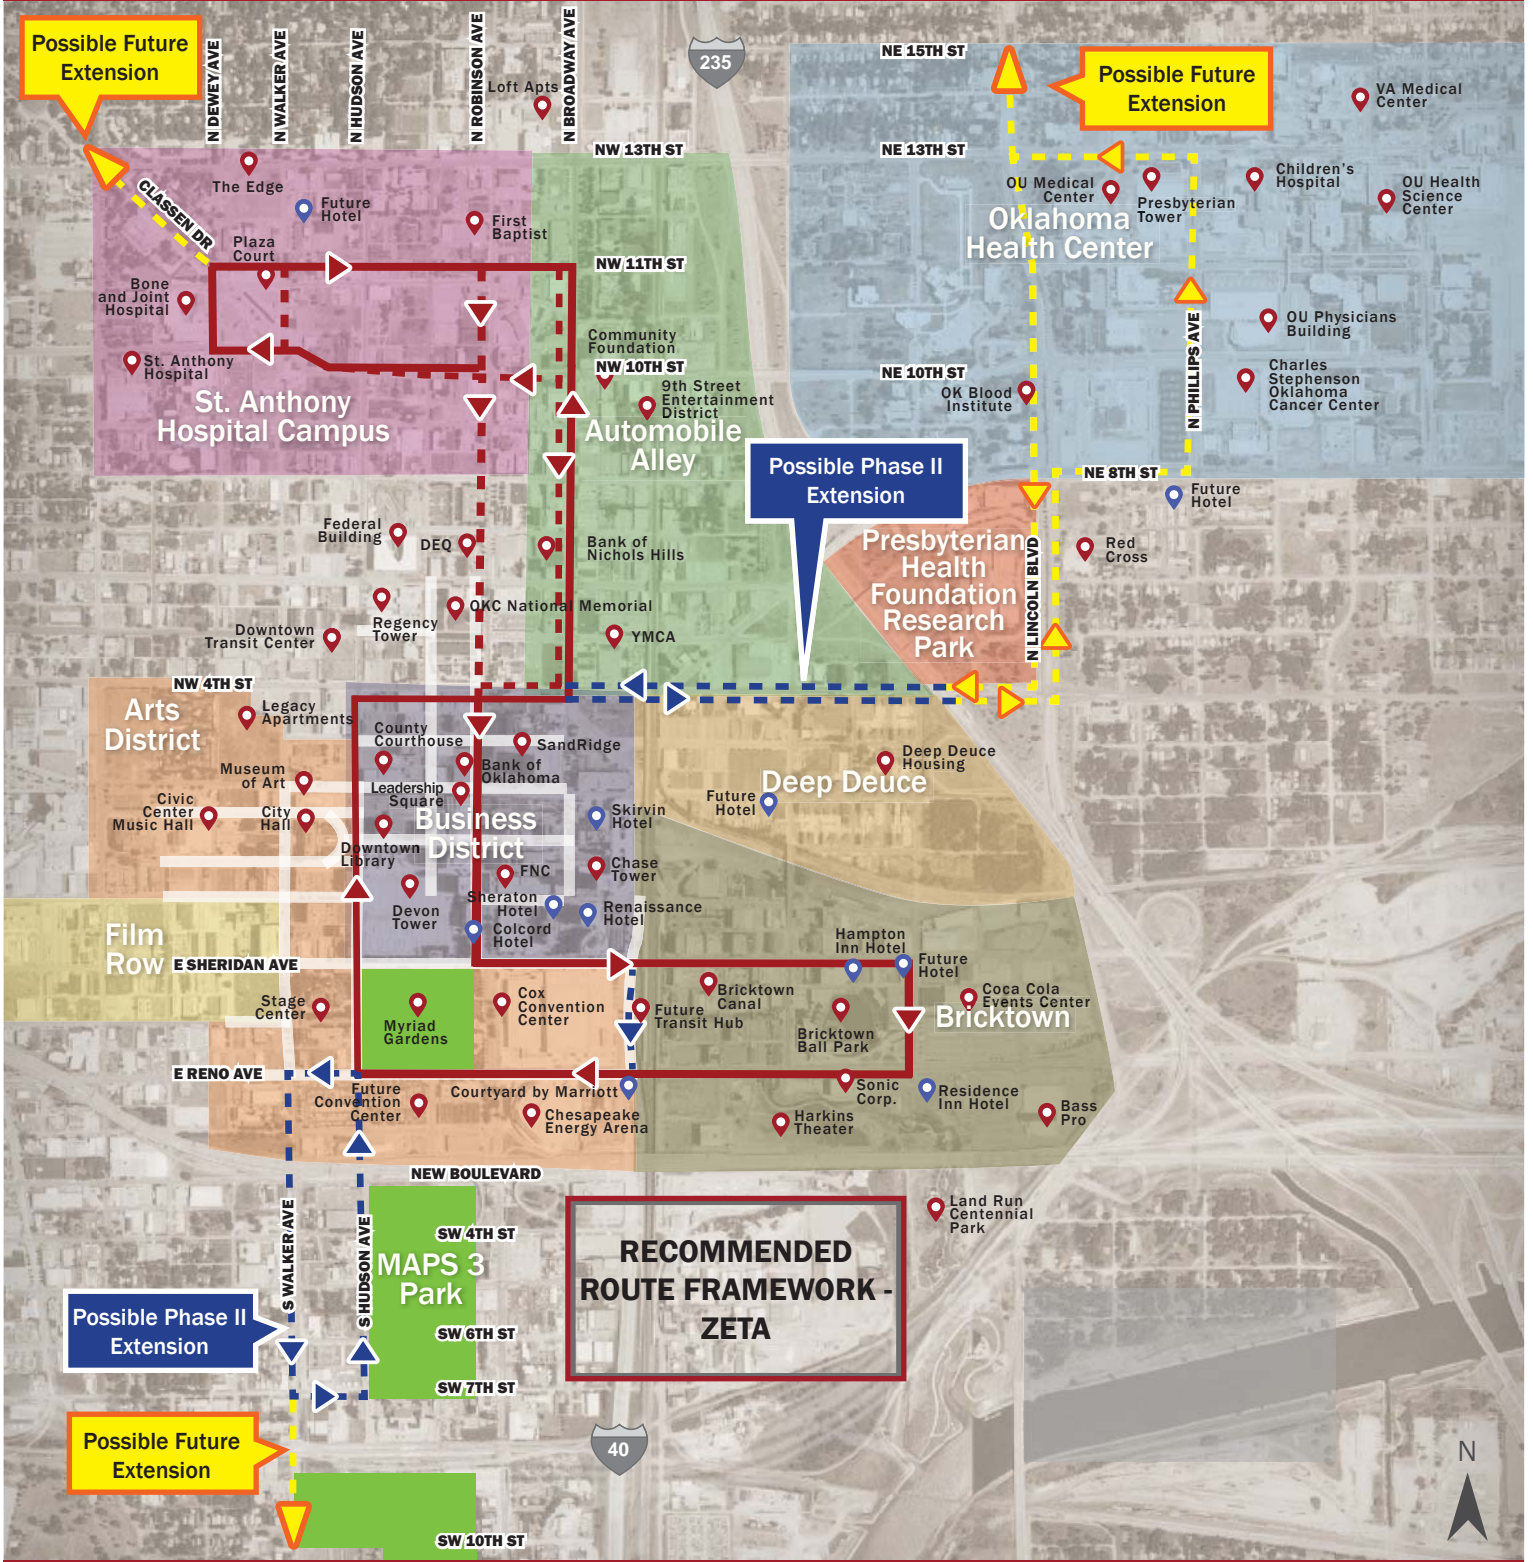

RECOMMENDED ROUTE FRAMEWORK - ZETA

- LEGEND:**
- Recommended Route Framework - Zeta
 - - - Recommended Route Framework Design Options
 - Project 180 Streets
 - Major Destinations
 - Hotels
 - - - Possible Phase II Extension
 - - - Other Possible Future Extensions*
- *Not in MAPS 3 Budget